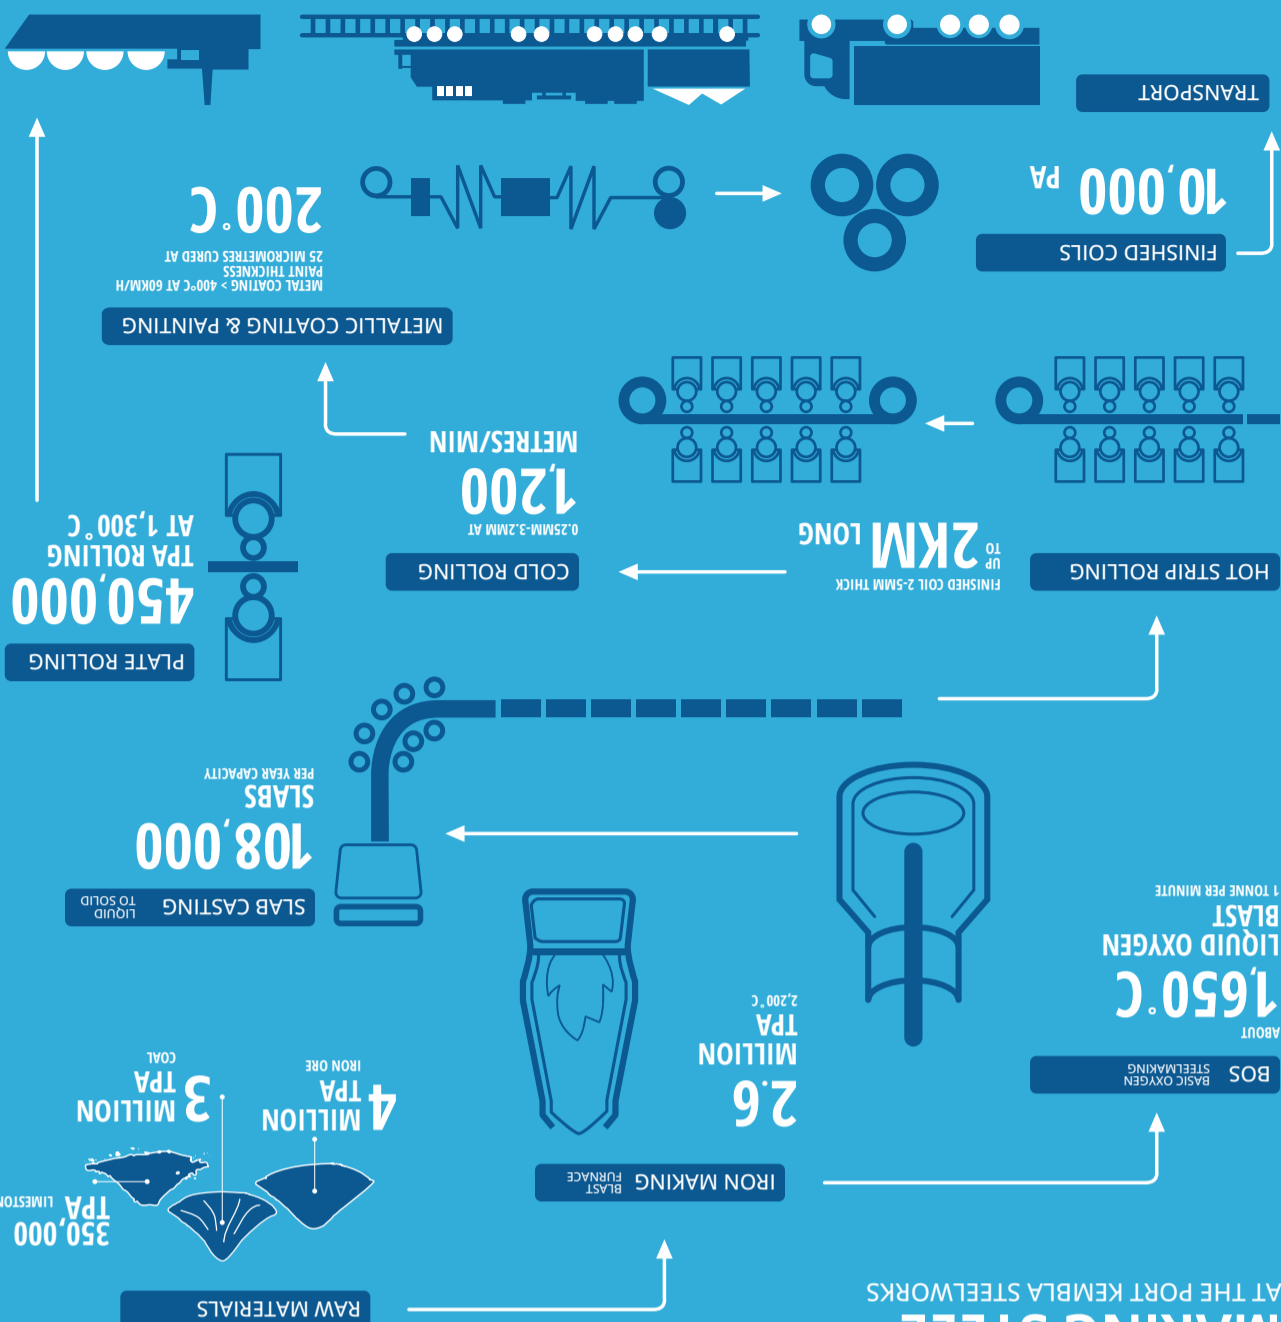

WELCOME TO AUSTRALIA'S INDUSTRY WORLD

COME INSIDE & EXPERIENCE IT ALL...

FOLD HERE

FOLD HERE

STEELWORKS TOUR

BlueScope accounts for more than \$2 billion in sales of locally produced steel each year, and the Port Kembla Steelworks has a production capacity of just over 3 million tonnes of steel per annum.

The Steelworks Tour takes you inside the gates and allows you to get up close to the heavy machinery and the spectacular action that is the steelmaking process. You will also learn about BlueScope's commitment to reducing their environmental footprint and the various projects in place that are already making a difference.

STEELWORKS TOUR

- 1 VISITOR CENTRE
- 2 BLAST FURNACE #5
- 3 BOS (BASIC OXYGEN STEELMAKING)
- 4 SLAB CASTER
- 5 HOT STRIP MILL
- 6 PLATED PRODUCTS
- 7 COATED PRODUCTS

WORKING PORT TOURS

- 1 VISITOR CENTRE
- 8 GREEN HOUSE PARK
- 9 GRAIN TERMINAL
- 10 CAR CARRIER TERMINAL
- 11 COAL TERMINAL
- 12 PORT KEMBLA GAS TERMINAL
- 13 PORT KEMBLA HERITAGE PARK
- 14 HILL 60

PORT KEMBLA TOWNSHIP